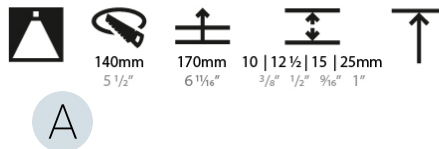

GENERAL

Series: Bioniq
 Subseries: Bioniq Round Deep
 Brand: Prolicht
 Division: Architectural
 Mounting Type: Trimless
 Mounting Location: Ceiling
 Subcategory: Downlight

PHYSICAL

Shape: Round
 Diameter (mm): 136
 Diameter (in): 5 3/8
 Height (mm): 151
 Height (in): 5 15/16
 Ceiling Thickness (mm): 10 / 12.5 / 15 / 25
 Ceiling Thickness (in): 3/8 or 1/2 or 9/16 or 1
 Min. Recessing Depth (mm): 170
 Min. Recessing Depth (in): 6 11/16
 Light Distribution: Downlight
 Weight (kg): 1.078
 Weight (lbs): 2.37
 Fixture Finish: SSR / BKV / CWI / CRY / HAB / UFT / ITA / RUA / FTG / MYG / LOD / PUS / FRO / FUP / KIA / POP / BLS / SPG / MEY / GOH / GUM / CHC / COM / ABZ / JAG / OBR / MOS / ROR
 Fixture Material: Aluminum Die Cast
 Cut-out Measurements: Ø 140mm / 5 1/2"
 Upon Request: Unique Ceiling Thickness

LED

Number of LEDs: 1
 Color Temperature (°K): 2700 / 3000 / 3500 / 4000
 Max. Delivered Lumen (lm): 2156 / 2244 / 2377 / 2425
 Nominal Lumen (lm): 2909 / 3028 / 3208 / 2373
 CRI: >90 CRI
 Lamp Life (hrs): 50000
 Upon Request: RGB-W Tunable White Special Color Temperature Special LED

OPTICAL

Reflector°: 18 / 34
 Optic°: Lens Pack - No Lens / Linear Spread Lens / Honeycomb / Spread Lens
 Adjustability: Fixed
 Upon Request: Special Beam Angles

RATINGS AND CERTIFICATIONS

382, F 416-247-9319, www.zaneen.com
 Certified and tested for North American standards at the end of the existing Model #. For assistance on 'custom' specifications, contact zteam@zaneen.com.
 In a constant effort to supply the best product, we reserve the right to change specifications or materials without notice. The most recent specification sheets are found at zaneen.com
 IP rating: IP20